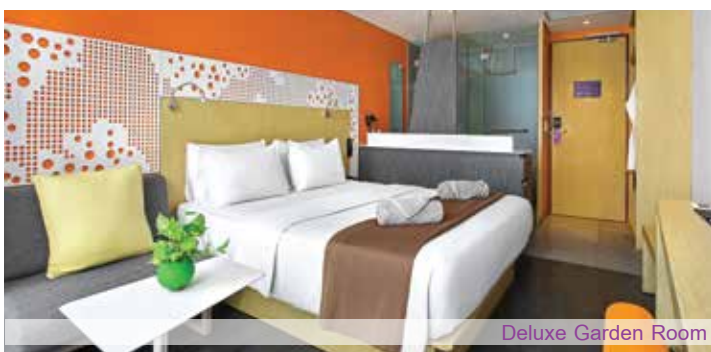

The Rooms

Deluxe Garden Room

Room Type	Size (Sqm)	Quantity
• Deluxe	22	120
• Premier	25 - 28	25
• Premier Garden	22	25
• Family Loft	32	10
• Junior Suite	35 - 38	2
• Family Suite	32 - 54	5
Total no. of Guestrooms		187

• Superior Room

Offering 1 king size or 2 single beds, these spacious rooms (22 m²) with its modern and contemporary design offers 32" LCD TV, safe deposit box, mini bar, hairdryer, coffee/tea making facilities, full bath and toilet amenities and free WiFi Internet access.