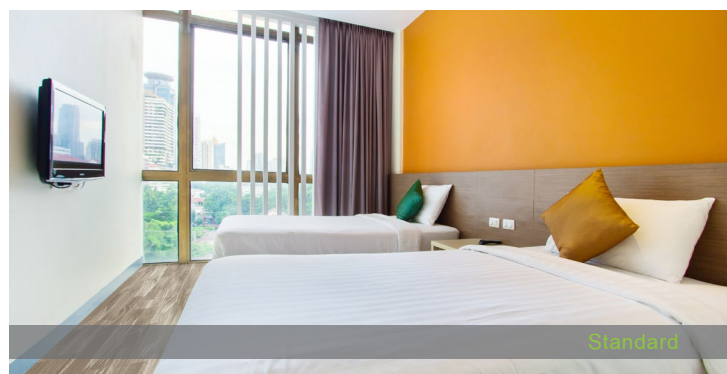

## HOTEL OVERVIEW

Just a stretch away from Asoke area, D Varee Xpress Makkasan, Bangkok comprises 78 rooms with contemporary designs featuring a range of modern amenities to offer comfort and conveniences for both business and leisure travellers. Located within 5-minute walk to Airport Rail Link station and Phetchaburi MRT station, the hotel connects you quickly to the Suvarnabhumi Airport and downtown Bangkok.

## THE ROOMS

The 78 spacious guestrooms come complete with a vibrant and contemporary décor alongside tasteful furnishing to create a touch of liveliness. The rooms are fully equipped with all essential in-room amenities to provide the most enjoyable and comfortable stay.

### Standard

Floor to ceiling windows provide plenty of natural light into our Standard rooms. A generous area of 21 sqm allows guests to unwind comfortably in absolute privacy while taking full advantage of all modern amenities provided for total rest and relaxation.

### Deluxe

A family oriented room with a size of 24 sqm that 3 adults can sleep comfortably is equipped with a range of conveniences for guest to enjoy. All rooms come with 32" flat-screen television, electric kettle, and refrigerator.