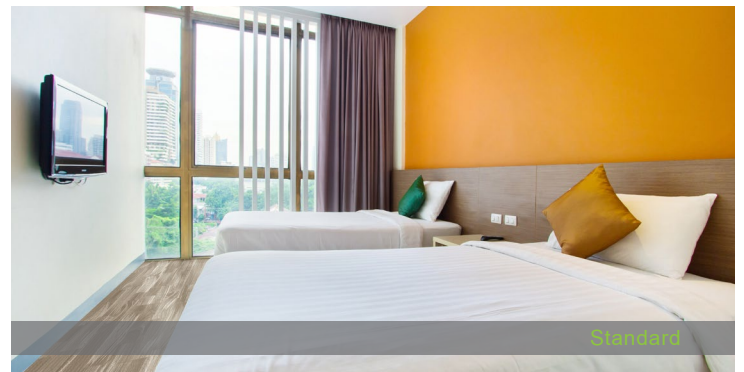

HOTEL OVERVIEW

Just a stretch away from Asoke area, D Varee Xpress Makkasan, Bangkok comprises 78 rooms with contemporary designs featuring a range of modern amenities to offer comfort and conveniences for both business and leisure travellers. Located within 5-minute walk to Airport Rail Link station and Phetchaburi MRT station, the hotel connects you quickly to the Suvarnabhumi Airport and downtown Bangkok.

THE ROOMS

The 78 spacious guestrooms come complete with a vibrant and contemporary décor alongside tasteful furnishing to create a touch of liveliness. The rooms are fully equipped with all essential in-room amenities to provide the most enjoyable and comfortable stay.

Standard

Floor to ceiling windows provide plenty of natural light into our Standard rooms. A generous area of 21 sqm allows guests to unwind comfortably in absolute privacy while taking full advantage of all modern amenities provided for total rest and relaxation.

Deluxe

A family oriented room with a size of 24 sqm that 3 adults can sleep comfortably is equipped with a range of conveniences for guest to enjoy. All rooms come with 32" flat-screen television, electric kettle, and refrigerator.