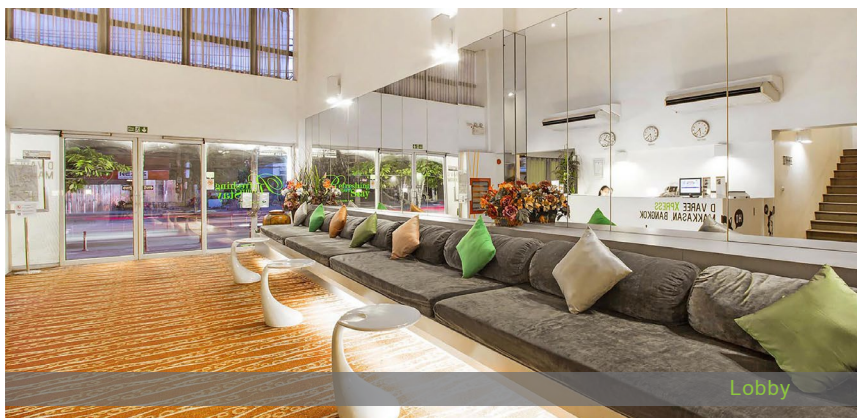

Standard

Floor to ceiling windows provide plenty of natural light into our Standard rooms. A generous area of 21 sqm allows guests to unwind comfortably in absolute privacy while taking full advantage of all modern amenities provided for total rest and relaxation.

Superior

Our Superior rooms combined minimalistic design and vibrant colour together with a little extra space to create a stylish and functional living environment for guest to comfortably enjoy the spaciousness of the room.

Deluxe

A family oriented room with a size of 24 sqm that 3 adults can sleep comfortably is equipped with a range of conveniences for guest to enjoy. All rooms come with 32" flat-screen television, electric kettle, and refrigerator.

FACILITIES & SERVICES

- Car rental and taxi service
- Internet counter
- Laundry and dry cleaning
- Tour service counter

LOCATION MAP

CORPORATE OFFICE

D Varee Hotels & Resorts Co.,Ltd.

2/1 Ground flr. Bangkok Mediplex Building

Sukhumvit 42, Phra Khanong,

Klong Toey, Bangkok 10110 Thailand

Tel: (66) 2 118 0999 Fax: (66) 2 118 0998

Email: info.corporate@dvaree.com

DVAREE
XPRESS

MAKKASAN